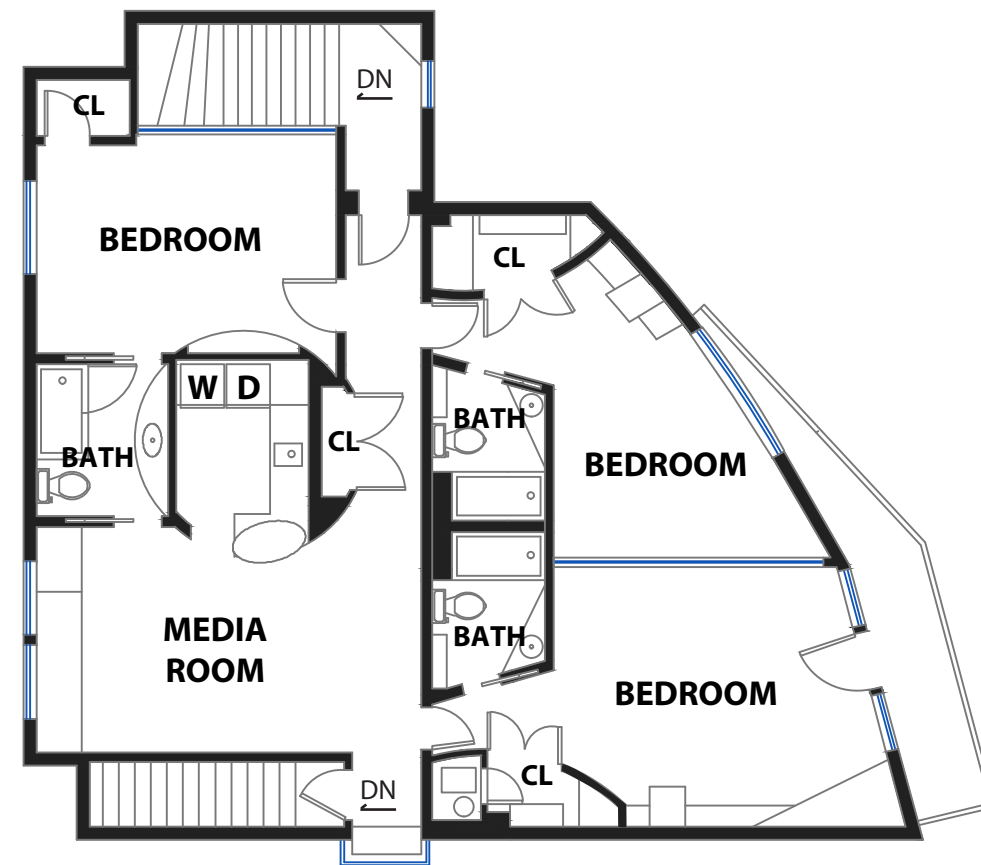

28 MEADOW HILL DRIVE

TIBURON, CALIFORNIA

UPPER LEVEL

LIVING SPACE

Square Footage: 6,915 Sq Ft*

Main Level	5511
Upper Level	1404

NON-LIVING SPACE

Square Footage: 1,825 Sq Ft*

Garage	1035
Patio	790

APPROXIMATE TOTAL LIVING & NON-LIVING SPACE

Square Footage: 8,740 Sq Ft*

MAIN LEVEL