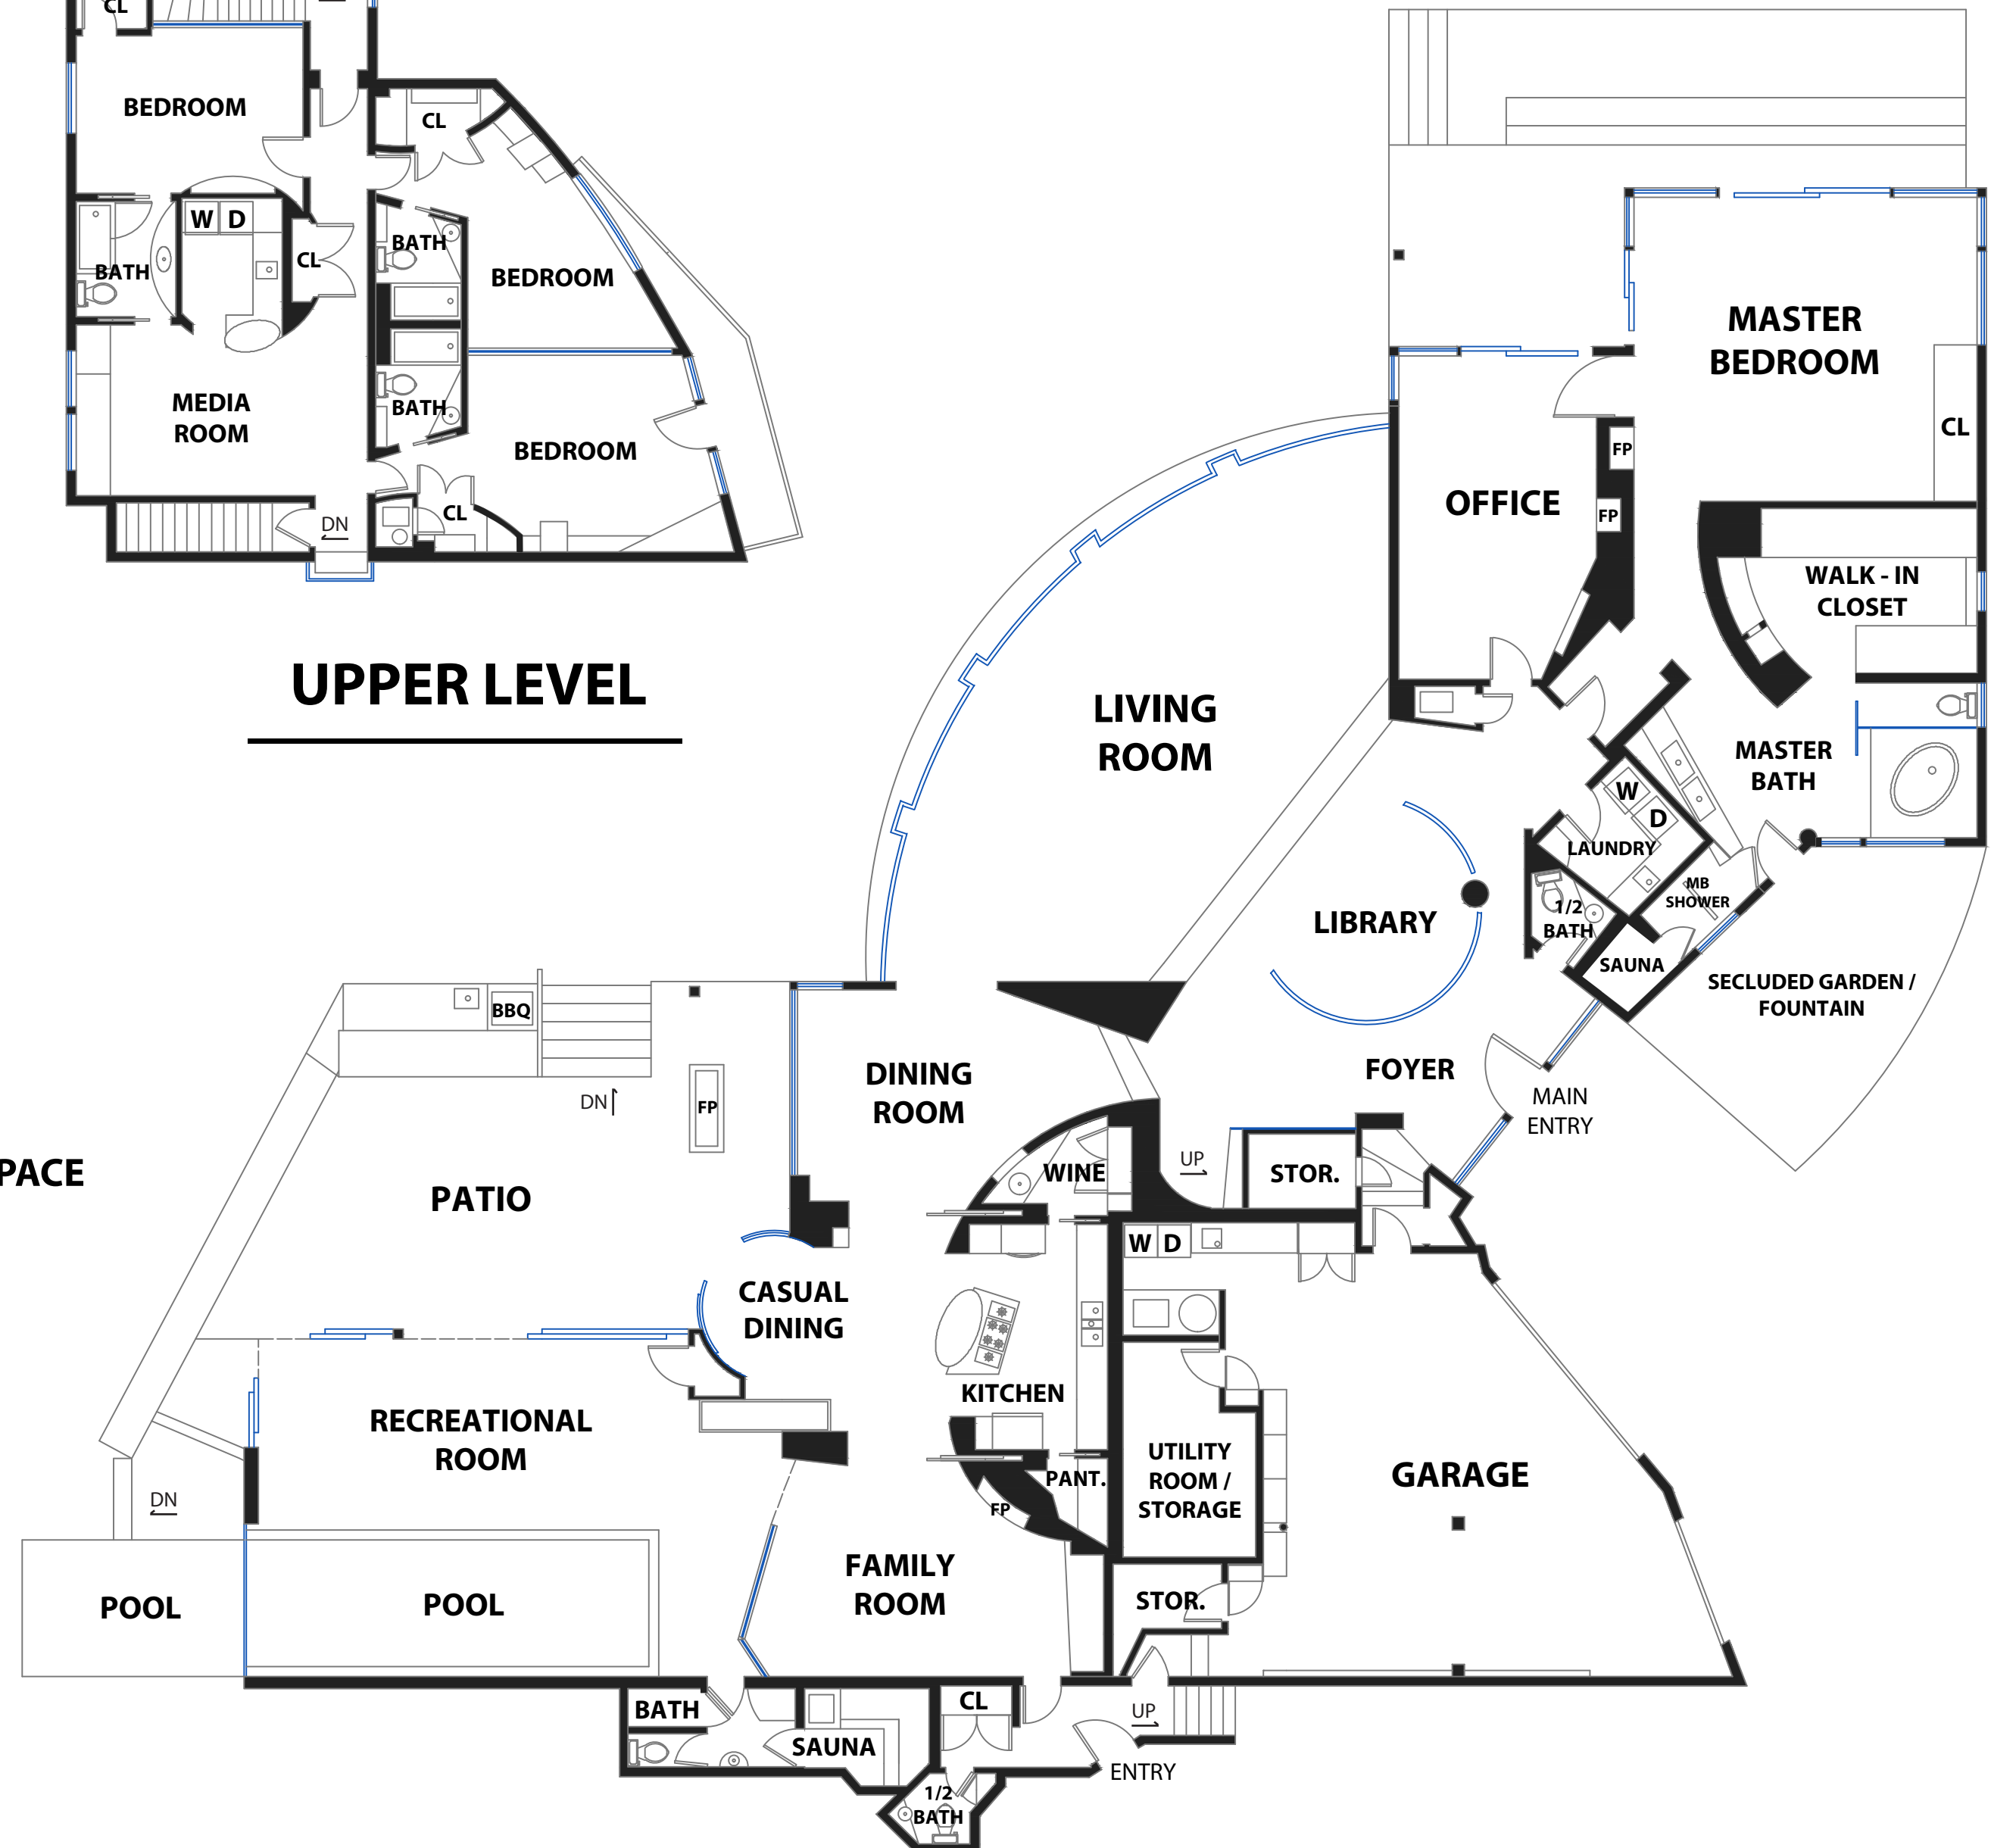

28 MEADOW HILL DRIVE

TIBURON, CALIFORNIA

UPPER LEVEL

LIVING SPACE

Square Footage: 6,915 Sq Ft*

Main Level	5511
Upper Level	1404

NON-LIVING SPACE

Square Footage: 1,825 Sq Ft*

Garage	1035
Patio	790

APPROXIMATE TOTAL LIVING & NON-LIVING SPACE

Square Footage: 8,740 Sq Ft*

MAIN LEVEL